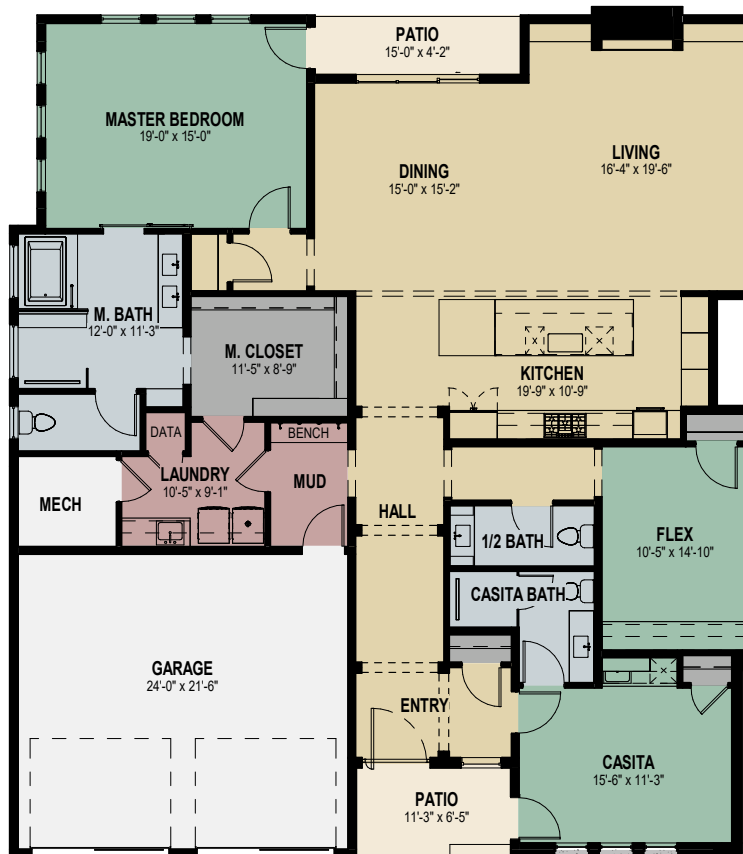

SNOW CANYON

RESIDENCES

IRON MOUNTAIN A

2 BEDROOMS | 2.5 BATHROOMS | FLEX ROOM | STUDIO CASITA | 2 CAR GARAGE | 2,500 SQFT

* EXTERIOR COLORS AND ACTUAL SQ. FEET MAY SLIGHTLY VARY

SNOW CANYON RESIDENCES

IRON MOUNTAIN B

2 BEDROOMS | 2.5 BATHROOMS | FLEX ROOM | STUDIO CASITA | 2 CAR GARAGE | 2,500 SQFT

* EXTERIOR COLORS AND ACTUAL SQ. FEET MAY SLIGHTLY VARY